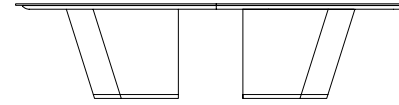

71593

Tavolo rettangolare in frassino con top in marmo, lastra doppia
Rectangular table in ash wood with marble top, double slab
cm 220 x 120 x h 73
in 86 ½ x 47 ¼ x h 28 ¾

71594

Tavolo rettangolare in frassino con top in frassino
Rectangular table in ash wood with ash wood top
cm 260 x 120 x h 73
in 102 ½ x 47 ¼ x h 28 ¾

71595

Tavolo rettangolare in frassino con top in marmo, lastra unica
Rectangular table in ash wood with marble top, single slab
cm 260 x 120 x h 73
in 102 ½ x 47 ¼ x h 28 ¾

71596

Tavolo rettangolare in frassino con top in marmo, lastra doppia
Rectangular table in ash wood with marble top, double slab
cm 260 x 120 x h 73
in 102 ½ x 47 ¼ x h 28 ¾

71597

Tavolo rettangolare in frassino con top in frassino
Rectangular table in ash wood with ash wood top
cm 300 x 120 x h 73
in 118 x 47 ¼ x h 28 ¾

71598

Tavolo rettangolare in frassino con top in marmo, lastra doppia
Rectangular table in ash wood with marble top, double slab
cm 300 x 120 x h 73
in 118 x 47 ¼ x h 28 ¾