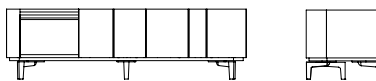

78271

Mobile contenitore destro, basso, con struttura in noce Canaletto, piano e ripiani in pelle
Low right cabinet, in Canaletto walnut, top and shelves in leather

cm 160 x 54 x h 48
in 63 x 21 1/4 x h 19