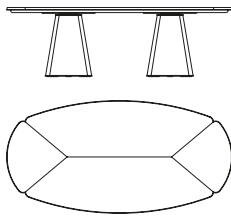

cm 120 x 90 x h 67,5 (sottopiano h 62,5)  
in 47 1/4 x 35 3/4 x h 26 3/4 (undertop 24 3/4)

**71855**

Tavolo con gambe in pelle e top in marmo (sottopiano h 69)  
Table with leather legs and marble top (undertop 27 1/2)

cm 140 x 90 x h 74  
in 55 x 35 3/4 x h 29 3/4

**71856**

Tavolo con gambe in pelle e top in marmo (sottopiano h 62,5)  
Table with leather legs and marble top (undertop 24 3/4)

cm 140 x 90 x h 67,5  
in 55 x 35 3/4 x h 26 3/4

**71860**

Tavolo con gambe in pelle e top in marmo (sottopiano h 69)  
Table with leather legs and marble top (undertop 27 1/2)

cm 220 x 110 x h 74  
in 86 2/4 x 42 1/4 x h 29 1/4

**71861**

Tavolo con gambe in pelle e top in marmo (sottopiano h 62,5)  
Table with leather legs and marble top (undertop 24 2/4)

cm 220 x 110 x h 67.5  
in 86 3/4 x 43 1/4 x h 26 3/4

**71865**

Tavolo con gambe in pelle e top in marmo (sottopiano h 69)  
Table with leather legs and marble top (undertop 27 1/4)

cm 260 x 110 x h 74  
in 102 1/4 x 43 1/4 x h 29 1/4