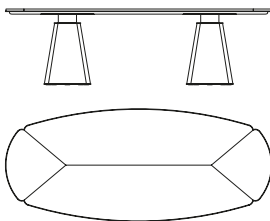

cm 120 x 90 x h 67,5 (sottopiano h 62,5)  
in 47 1/4 x 35 3/4 x h 26 3/4 (undertop 24 3/4)

**71855**

Tavolo con gambe in pelle e top in marmo (sottopiano h 69)  
Table with leather legs and marble top (undertop 27 1/2)

cm 140 x 90 x h 74  
in 55 x 35 3/4 x h 29 3/4

**71856**

Tavolo con gambe in pelle e top in marmo (sottopiano h 62,5)  
Table with leather legs and marble top (undertop 24 3/4)

cm 140 x 90 x h 67,5  
in 55 x 35 3/4 x h 26 3/4

**71860**

Tavolo con gambe in pelle e top in marmo (sottopiano h 69)  
Table with leather legs and marble top (undertop 27 1/2)

cm 220 x 110 x h 74  
in 86 2/4 x 42 1/4 x h 29 1/4

**71861**

Tavolo con gambe in pelle e top in marmo (sottopiano h 62,5)  
Table with leather legs and marble top (undertop 24 2/4)

cm 220 x 110 x h 67.5  
in 86 3/4 x 43 1/4 x h 26 3/4

**71865**

Tavolo con gambe in pelle e top in marmo (sottopiano h 69)  
Table with leather legs and marble top (undertop 27 1/4)

cm 260 x 110 x h 74  
in 102 1/4 x 43 1/4 x h 29 1/4