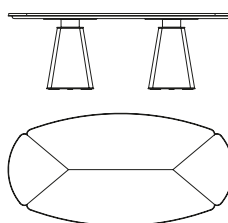

**71850**

Tavolo con gambe in pelle e top in marmo  
Table with leather legs and marble top

cm 120 x 90 x h 74 (sottopiano h 69)  
in 47 1/4 x 35 3/4 x h 29 1/4 (undertop 27 1/2)

**71851**

Tavolo con gambe in pelle e top in marmo  
Table with leather legs and marble top

cm 120 x 90 x h 67,5 (sottopiano h 62,5)  
in 47 1/4 x 35 3/4 x h 26 3/4 (undertop 24 3/4)

**71855**

Tavolo con gambe in pelle e top in marmo (sottopiano h 69)  
Table with leather legs and marble top (undertop 27 1/2)

cm 140 x 90 x h 74  
in 55 x 35 3/4 x h 29 3/4

**71856**

Tavolo con gambe in pelle e top in marmo (sottopiano h 62,5)  
Table with leather legs and marble top (undertop 24 3/4)

cm 140 x 90 x h 67,5  
in 55 x 35 3/4 x h 26 3/4

**71860**

Tavolo con gambe in pelle e top in marmo (sottopiano h 69)  
Table with leather legs and marble top (undertop 27 1/2)

cm 220 x 110 x h 74  
in 86 2/4 x 42 1/4 x h 29 1/4

**71861**

Tavolo con gambe in pelle e top in marmo (sottopiano h 62,5)  
Table with leather legs and marble top (undertop 24 2/4)