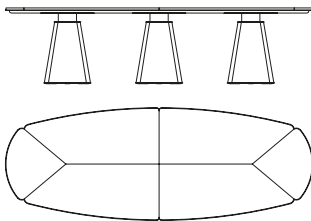

cm 120 x 90 x h 67,5 (sottopiano h 62,5)  
in 47 1/4 x 35 3/4 x h 26 3/4 (undertop 24 3/4)

**71855**

Tavolo con gambe in pelle e top in marmo (sottopiano h 69)  
Table with leather legs and marble top (undertop 27 1/2)

cm 140 x 90 x h 74  
in 55 x 35 3/4 x h 29 3/4

**71856**

Tavolo con gambe in pelle e top in marmo (sottopiano h 62,5)  
Table with leather legs and marble top (undertop 24 3/4)

cm 140 x 90 x h 67,5  
in 55 x 35 3/4 x h 26 3/4

**71860**

Tavolo con gambe in pelle e top in marmo (sottopiano h 69)  
Table with leather legs and marble top (undertop 27 1/2)

cm 220 x 110 x h 74  
in 86 2/4 x 42 1/4 x h 29 1/4

**71861**

Tavolo con gambe in pelle e top in marmo (sottopiano h 62,5)  
Table with leather legs and marble top (undertop 24 2/4)

cm 220 x 110 x h 67.5  
in 86 3/4 x 43 1/4 x h 26 3/4

**71865**

Tavolo con gambe in pelle e top in marmo (sottopiano h 69)  
Table with leather legs and marble top (undertop 27 1/4)

cm 260 x 110 x h 74  
in 102 1/4 x 43 1/4 x h 29 1/4