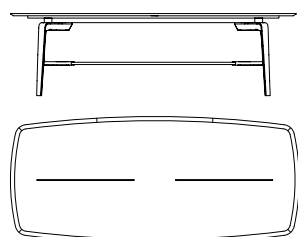

52710
Tavolo rettangolare base in frassino, piano laccato lucido
Rectangular table ash wood base, shiny lacquered top
cm 210 x 100 x h 73
in 82 3/4 x 39 3/8 x h 28 3/4

52711
Tavolo rettangolare base e piano in frassino
Rectangular table, base and top in ash wood
cm 210 x 100 x h 73
in 82 3/4 x 39 3/8 x h 28 3/4

52715
Tavolo rettangolare base in frassino, piano laccato lucido
Rectangular table ash wood base, shiny lacquered top
cm 250 x 110 x h 73
in 98 1/2 x 43 3/8 x h 28 3/4

52716
Tavolo rettangolare base e piano in frassino
Rectangular table, base and top in ash wood
cm 250 x 110 x h 73
in 98 1/2 x 43 3/8 x h 28 3/4