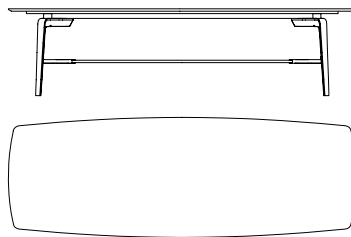

52710
Tavolo rettangolare base in frassino, piano laccato lucido
Rectangular table ash wood base, shiny lacquered top
cm 210 x 100 x h 73
in 82 3/4 x 39 3/8 x h 28 3/4

52711
Tavolo rettangolare base e piano in frassino
Rectangular table, base and top in ash wood
cm 210 x 100 x h 73
in 82 3/4 x 39 3/8 x h 28 3/4

52715
Tavolo rettangolare base in frassino, piano laccato lucido
Rectangular table ash wood base, shiny lacquered top
cm 250 x 110 x h 73
in 98 1/2 x 43 3/8 x h 28 3/4

52716
Tavolo rettangolare base e piano in frassino
Rectangular table, base and top in ash wood
cm 250 x 110 x h 73
in 98 1/2 x 43 3/8 x h 28 3/4

52720
Tavolo rettangolare base in frassino, piano laccato lucido
Rectangular table ash wood base, shiny lacquered top
cm 300 x 110 x h 73
in 118 1/8 x 43 3/8 x h 28 3/4

52721
Tavolo rettangolare base e piano in frassino
Rectangular table, base and top in ash wood
cm 300 x 110 x h 73
in 118 1/8 x 43 3/8 x h 28 3/4