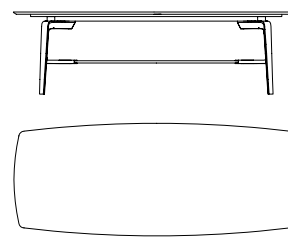

52710
Tavolo rettangolare base in frassino, piano laccato lucido
Rectangular table ash wood base, shiny lacquered top
cm 210 x 100 x h 73
in 82 3/4 x 39 3/8 x h 28 3/4

52711
Tavolo rettangolare base e piano in frassino
Rectangular table, base and top in ash wood
cm 210 x 100 x h 73
in 82 3/4 x 39 3/8 x h 28 3/4