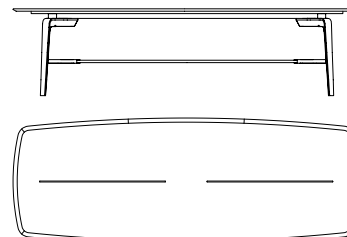

52721
Tavolo rettangolare base e piano in frassino
Rectangular table, base and top in ash wood
cm 300 x 110 x h 73
in 118 1/8 x 43 3/8 x h 28 3/4