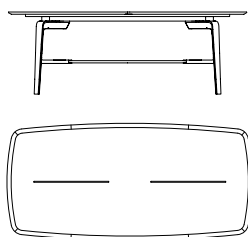

52710
Tavolo rettangolare base in frassino, piano laccato lucido
Rectangular table ash wood base, shiny lacquered top
cm 210 x 100 x h 73
in 82 3/4 x 39 3/8 x h 28 3/4

52711
Tavolo rettangolare base e piano in frassino
Rectangular table, base and top in ash wood
cm 210 x 100 x h 73
in 82 3/4 x 39 3/8 x h 28 3/4