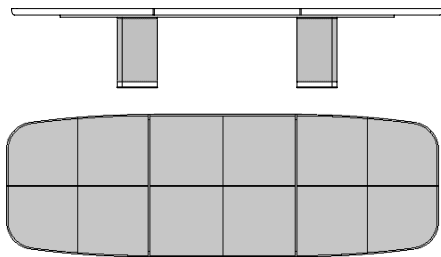

**70000**

Tavolo rettangolare in acero gambe in cuoio, inserti palissandro
Rectangular table in maple saddle leather legs, rosewood inserts
 cm 300 x 132 x h 73
 in 118 1/8 x 52 x h 28 3/4

**70014**

Tavolo rettangolare in acero gambe in cuoio, inserti marmo
Rectangular table in maple saddle leather legs, marble inserts
 cm 300 x 132 x h 73
 in 118 1/8 x 52 x h 28 3/4

**70020**

Tavolo rettangolare in acero gambe in cuoio, inserti cuoio
Rectangular table in maple saddle leather legs, saddle leather inserts
 cm 300 x 132 x h 73
 in 118 1/8 x 52 x h 28 3/4

**70005**

Tavolo rettangolare in acero gambe in cuoio, inserti sapelli
Rectangular table in maple saddle leather legs, sapele inserts
 cm 300 x 132 x h 73
 in 118 1/8 x 52 x h 28 3/4

**70001**

Tavolo rettangolare in acero gambe in cuoio, inserti palissandro
Rectangular table in maple saddle leather legs, rosewood inserts
 cm 400 x 132 x h 73
 in 157 1/2 x 52 x h 28 3/4

**70015**

Tavolo rettangolare in acero gambe in cuoio, inserti marmo
Rectangular table in maple saddle leather legs, marble inserts
 cm 400 x 132 x h 73
 in 157 1/2 x 52 x h 28 3/4