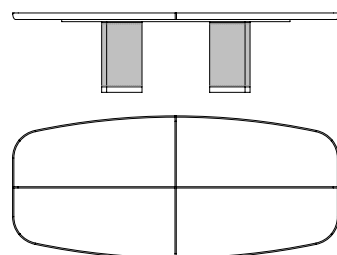

**70000**

Tavolo rettangolare in acero gambe in cuoio, inserti palissandro
Rectangular table in maple saddle leather legs, rosewood inserts
 cm 300 x 132 x h 73
 in 118 1/8 x 52 x h 28 3/4

**70014**

Tavolo rettangolare in acero gambe in cuoio, inserti marmo
Rectangular table in maple saddle leather legs, marble inserts
 cm 300 x 132 x h 73
 in 118 1/8 x 52 x h 28 3/4

**70020**

Tavolo rettangolare in acero gambe in cuoio, inserti cuoio
Rectangular table in maple saddle leather legs, saddle leather inserts
 cm 300 x 132 x h 73
 in 118 1/8 x 52 x h 28 3/4

**70005**

Tavolo rettangolare in acero gambe in cuoio, inserti sapelli
Rectangular table in maple saddle leather legs, sapele inserts
 cm 300 x 132 x h 73
 in 118 1/8 x 52 x h 28 3/4