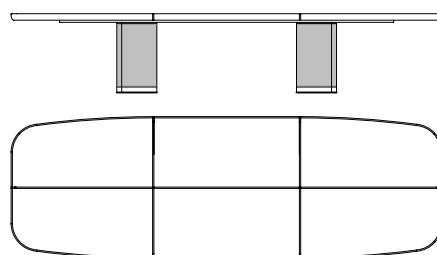

70001

Tavolo rettangolare in acero gambe in cuoio, inserti palissandro
Rectangular table in maple saddle leather legs, rosewood inserts
cm 400 x 132 x h 73
in 157 1/2 x 52 x h 28 3/4