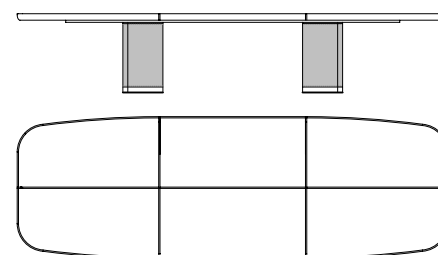

**70020**

Tavolo rettangolare in acero gambe in cuoio, inserti cuoio
Rectangular table in maple saddle leather legs, saddle leather inserts
 cm 300 x 132 x h 73
 in 118 1/8 x 52 x h 28 3/4

**70005**

Tavolo rettangolare in acero gambe in cuoio, inserti sapelli
Rectangular table in maple saddle leather legs, sapele inserts
 cm 300 x 132 x h 73
 in 118 1/8 x 52 x h 28 3/4

**70001**

Tavolo rettangolare in acero gambe in cuoio, inserti palissandro
Rectangular table in maple saddle leather legs, rosewood inserts
 cm 400 x 132 x h 73
 in 157 1/2 x 52 x h 28 3/4

**70015**

Tavolo rettangolare in acero gambe in cuoio, inserti marmo
Rectangular table in maple saddle leather legs, marble inserts
 cm 400 x 132 x h 73
 in 157 1/2 x 52 x h 28 3/4