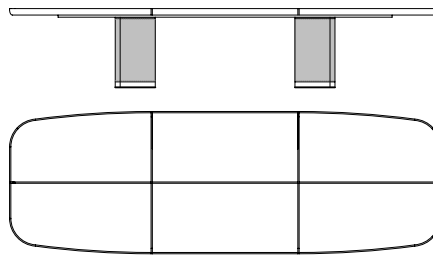

**70020**

Tavolo rettangolare in acero gambe in cuoio, inserti cuoio
Rectangular table in maple saddle leather legs, saddle leather inserts
 cm 300 x 132 x h 73
 in 118 1/8 x 52 x h 28 3/4

**70005**

Tavolo rettangolare in acero gambe in cuoio, inserti sapelli
Rectangular table in maple saddle leather legs, sapele inserts
 cm 300 x 132 x h 73
 in 118 1/8 x 52 x h 28 3/4

**70001**

Tavolo rettangolare in acero gambe in cuoio, inserti palissandro
Rectangular table in maple saddle leather legs, rosewood inserts
 cm 400 x 132 x h 73
 in 157 1/2 x 52 x h 28 3/4

**70015**

Tavolo rettangolare in acero gambe in cuoio, inserti marmo
Rectangular table in maple saddle leather legs, marble inserts
 cm 400 x 132 x h 73
 in 157 1/2 x 52 x h 28 3/4

70021
Tavolo rettangolare in acero gambe in cuoio, inserti cuoio
Rectangular table in maple saddle leather legs, saddle leather inserts
cm 400 x 132 x h 73
in 157 1/2 x 52 x h 28 3/4

70006
Tavolo rettangolare in acero gambe in cuoio, inserti sapelli
Rectangular table in maple saddle leather legs, sapele inserts
cm 400 x 132 x h 73
in 157 1/2 x 52 x h 28 3/4