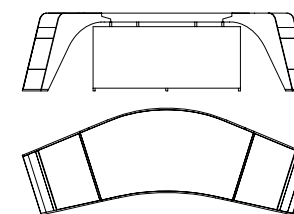

52830
Scrivania con pannello di cortesia
Writing desk with modesty panel
cm 281 x 104 x h 74
in 110 5/8 x 41 x h 29 1/8