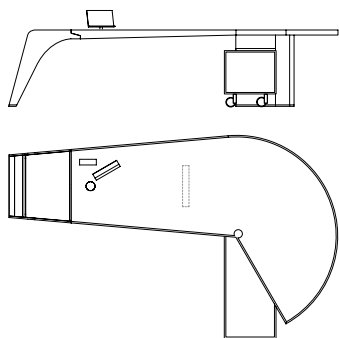

TENET

52820
Scrivania con penisola destra e multipresa
Writing desk with right worktop and multisocket
cm 318 x 197 x h 74
in 125 1/8 x 77 1/2 x h 29 1/8