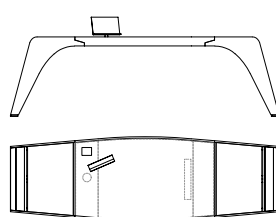

52811
Scrivania con multipresa a destra
Writing desk with right multi-socket
cm 250 x 79 x h 74
in 98 1/2 x 31 1/8 x h 29 1/8