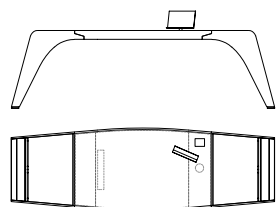

The lateral part presents a door with a document holder in saddle leather and a flap door, with storage compartments, that can be used also as a shelf. It is also available in a version with right and left worktop, that has a chest of drawers with 2 revolving castors to be easily moved under the desk. The version with two counterposed heads is also available in a curved shape with modesty panel. The top can be equipped with a multi-socket, placed on the left or on the right, predisposed for 2 schuko sockets and 2 high-speed USB sockets, to which a swivel lectern with inductive charging for mobile phones is added.

**52800**  
Scrivania cassettera destra e multipresa  
*Writing desk right chest of drawers and multi-socket*  
cm 230 x 101 x h 74  
in 90 1/2 x 39 3/4 x h 29 1/8

**52801**  
Scrivania cassettera sinistra e multipresa  
*Writing desk left chest of drawers and multi-socket*  
cm 230 x 101 x h 74  
in 90 1/2 x 39 3/4 x h 29 1/8

**52805**  
Scrivania cassettera destra  
*Writing desk right chest of drawers*  
cm 230 x 101 x h 74  
in 90 1/2 x 39 3/4 x h 29 1/8

**52806**  
Scrivania cassettera sinistra  
*Writing desk left chest of drawers*  
cm 230 x 101 x h 74  
in 90 1/2 x 39 3/4 x h 29 1/8