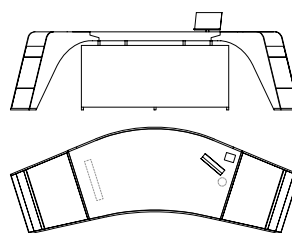

**52800**  
Scrivania cassettera destra e multipresa  
*Writing desk right chest of drawers and multi-socket*  
cm 230 x 101 x h 74  
in 90 1/2 x 39 3/4 x h 29 1/8

**52801**  
Scrivania cassettera sinistra e multipresa  
*Writing desk left chest of drawers and multi-socket*  
cm 230 x 101 x h 74  
in 90 1/2 x 39 3/4 x h 29 1/8

**52805**  
Scrivania cassettera destra  
*Writing desk right chest of drawers*  
cm 230 x 101 x h 74  
in 90 1/2 x 39 3/4 x h 29 1/8

**52806**  
Scrivania cassettera sinistra  
*Writing desk left chest of drawers*  
cm 230 x 101 x h 74  
in 90 1/2 x 39 3/4 x h 29 1/8

**52810**  
Scrivania con multipresa a sinistra  
*Writing desk with left multi-socket*  
cm 250 x 79 x h 74  
in 98 1/2 x 31 1/8 x h 29 1/8

**52811**  
Scrivania con multipresa a destra  
*Writing desk with right multi-socket*  
cm 250 x 79 x h 74  
in 98 1/2 x 31 1/8 x h 29 1/8

**52815**  
Scrivania  
*Writing desk*  
cm 250 x 79 x h 74  
in 98 1/2 x 31 1/8 x h 29 1/8

**52825**  
Scrivania con multipresa a destra e pannello di cortesia  
*Writing desk with right multi-socket and modesty panel*  
cm 281 x 104 x h 74  
in 110 5/8 x 41 x h 29 1/8