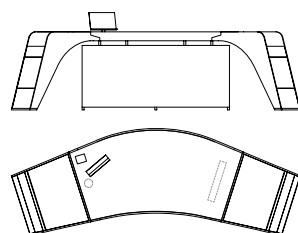

52825
Scrivania con multipresa a destra e pannello di cortesia
Writing desk with right multi-socket and modesty panel
cm 281 x 104 x h 74
in 110 5/8 x 41 x h 29 1/8