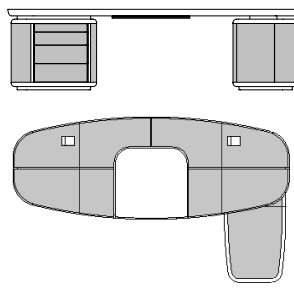

70041

Scrivania con penisola destra inserto centrale e cassettiere in cuoio, inserti e penisola in cuoio
Writing desk with right worktop saddle leather central insert and chest of drawers, saddle leather inserts and worktop
cm 270 x 162 x h 74
in 106 1/8 x 63 3/4 x h 29 1/8