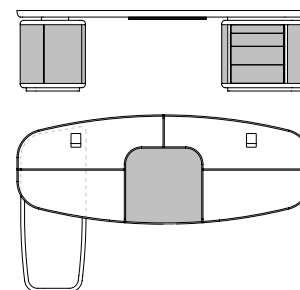

70044
Scrivania con penisola sinistra inserto centrale
e cassettera in cuoio, inserti e penisola in sapelli
*Writing desk with left worktop saddle leather central insert and
chest of drawers, sapele inserts and worktop*
cm 270 x 162 x h 74
in 106 1/8 x 63 3/4 x h 29 1/8

98