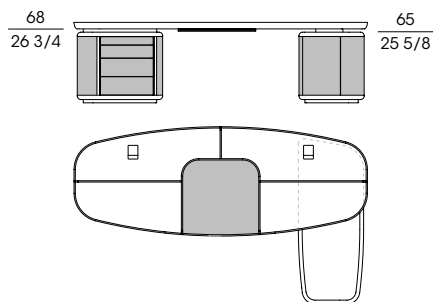

### 70030

Scrivania inserto centrale e cassettiere in cuoio, inserti in palissandro  
*Writing desk saddle leather central insert and chest of drawers, rosewood inserts*  
 cm 270 x 100 x h 74  
 in 106 1/8 x 39 3/8 x h 29 1/8

### 70040

Scrivania inserto centrale e cassettiere in cuoio, inserti in cuoio  
*Writing desk saddle leather central insert and chest of drawers, saddle leather inserts*  
 cm 270 x 100 x h 74  
 in 106 1/8 x 39 3/8 x h 29 1/8

### 70034

Scrivania inserto centrale e cassettiere in cuoio, inserti in sapelli  
*Writing desk saddle leather central insert and chest of drawers, sapele inserts*  
 cm 270 x 100 x h 74  
 in 106 1/8 x 39 3/8 x h 29 1/8

### 70031

Scrivania con penisola destra inserto centrale e cassettiere in cuoio, inserti e penisola in palissandro  
*Writing desk with right worktop saddle leather central insert and chest of drawers, rosewood inserts and worktop*  
 cm 270 x 162 x h 74  
 in 106 1/8 x 63 3/4 x h 29 1/8