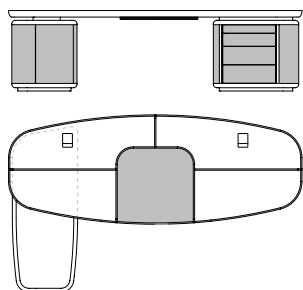

TYCOON

70032
Scrivania con penisola sinistra inserto centrale
e cassettera in cuoio, inserti e penisola in palissandro
*Writing desk with left worktop saddle leather central insert
and chest of drawers, rosewood inserts and worktop*
cm 270 x 162 x h 74
in 106 1/8 x 63 3/4 x h 29 1/8