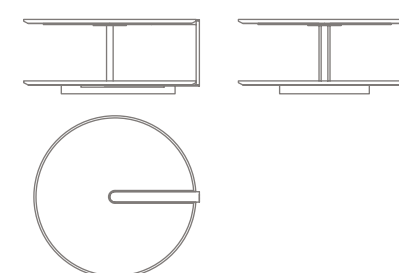

Small tables with metal frame in pewter finish (fin.5L). Available in three heights. They are designed to stand alone or to find, by overlapping one another, a graceful combination that highlights their graphic sign. Both the upper and lower tops always feature a lacquered edge with titanium liquid metal effect with an insert available in:

Ø cm 50 x h 48

Ø in 19 ⁵/₈ x h 18 ⁷/₈

71810 + 71820 struttura + inserto noce canaletto / structure + walnut canaletto insert

71810 + 71815 struttura + inserto pelle/ structure + leather insert

71810 + 71825 struttura + inserto vetro verniciato color Pewter / structure + Pewter-coloured painted glass insert

Ø cm 50 x h 65

Ø in 19 ⁵/₈ x h 25 ¹/₂

71830 + 71835 struttura + inserto noce canaletto / structure + walnut canaletto insert

71830 + 71840 struttura + inserto pelle/ structure + leather insert

71830 + 71845 struttura + inserto vetro verniciato color Pewter / structure + Pewter-coloured painted glass insert

Ø cm 78 x h 33,5

Ø in 39 ³/₈ x h 13 ¹/₈