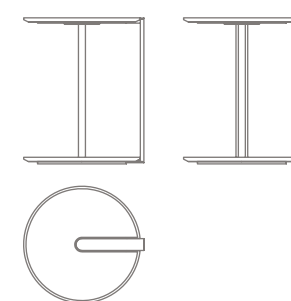

Small tables with metal frame in pewter finish (fin.5L). Available in three heights. They are designed to stand alone or to find, by overlapping one another, a graceful combination that highlights their graphic sign. Both the upper and lower tops always feature a lacquered edge with titanium liquid metal effect with an insert available in:

Ø cm 50 x h 48

Ø in 19 ⁵/₈ x h 18 ⁷/₈

71810 + 71820 struttura + inserto noce canaletto / structure + walnut canaletto insert

71810 + 71815 struttura + inserto pelle/ structure + leather insert

71810 + 71825 struttura + inserto vetro verniciato color Pewter / structure + Pewter-coloured painted glass insert

Ø cm 50 x h 65

Ø in 19 ⁵/₈ x h 25 ¹/₂

71830 + 71835 struttura + inserto noce canaletto / structure + walnut canaletto insert

71830 + 71840 struttura + inserto pelle/ structure + leather insert

71830 + 71845 struttura + inserto vetro verniciato color Pewter / structure + Pewter-coloured painted glass insert

Ø cm 78 x h 33,5

Ø in 39 ³/₈ x h 13 ¹/₈