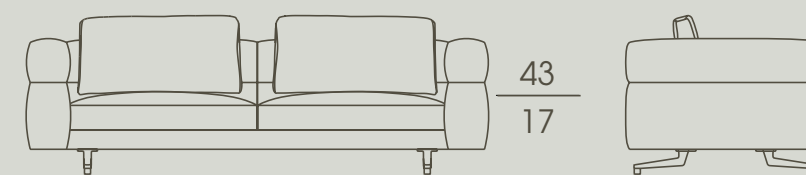

I piedini sono in metallo verniciato finitura pewter (fin. 5L) con terminale in massello di pau ferro.

Il rivestimento, sfoderabile, è disponibile in tessuto o pelle. Il divano è dotato di tavolini integrati disponibili nelle finiture:

- Intarsio Anthology;
- Frassino: naturale (fin.96), grigio antracite (fin.93), biscotto (fin.2P) e cenere (fin.2R);

Per ogni elemento del divano con schienale è compreso un cuscino da appoggiare alla seduta.

SOHO

Series of modular sofas. The internal structure of the armrests and backrests is in multilayer wood, while the external one is in polyurethane foam and polyester fibre.

The structure of the base consists of an iron tube covered with polyurethane foam and polyester fibre. The seat cushions are in polyurethane foam and covered in polyester fibre.

The seat is equipped with elastic bands to increase comfort.

The backrest cushions are in goose down with internal support in polyurethane foam.

The feet are in painted metal with a pewter finish (fin. 5L) and a solid pau ferro wood end.

The removable cover is available in fabric or leather.

The sofa is equipped with integrated small tables available in the following finishes:

- Inlay Anthology;
- Ash wood: natural (fin.96), anthracite grey (fin.93), biscuit (fin.2P) and ash grey (fin.2R);

A cushion is included for each element of the sofa with backrest.

76700

Divano
Sofa

cm 245 x 105 x h 71
in 96 ³/₄ x 41 ¹/₄ x h 28