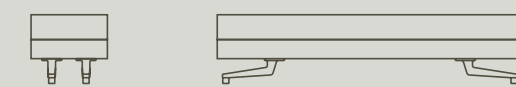

76955 - 76965

Tavolino in frassino
Low table in ash wood
cm 120 x 40 x h 37
in 47 1/4 x 15 3/4 x h 14 2/4

SOHO

76956 - 76966

Tavolino in frassino
Low table in ash wood
cm 140 x 40 x h 37
in 55 x 15 3/4 x h 14 2/4