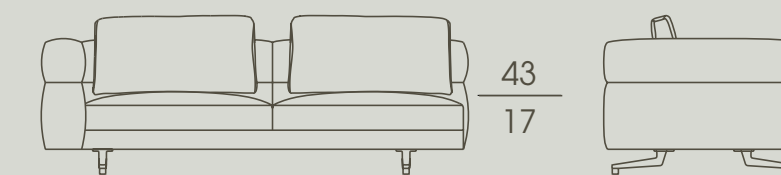

7671G

Elemento sinistro doppio con bracciolo
Left double element with armrest

cm 223 x 105 x h 71
in 87 ³/₄ x 41 ¹/₄ x h 28