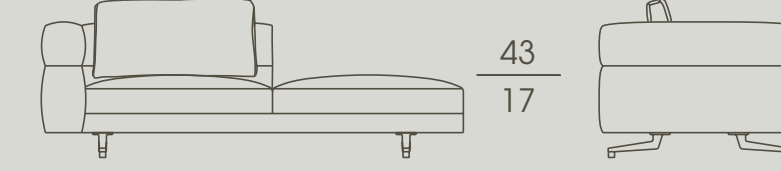

7673G

Elemento sinistro doppio con bracciolo e pouf
Left double element with armrest and pouf

cm 223 x 105 x h 71
in 87 ³/₄ x 41 ¹/₄ x h 28