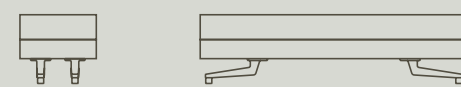

SOHO

76956 - 76966

Tavolino in frassino
Low table in ash wood
cm 140 x 40 x h 37
in 55 x 15 3/4 x h 14 2/4